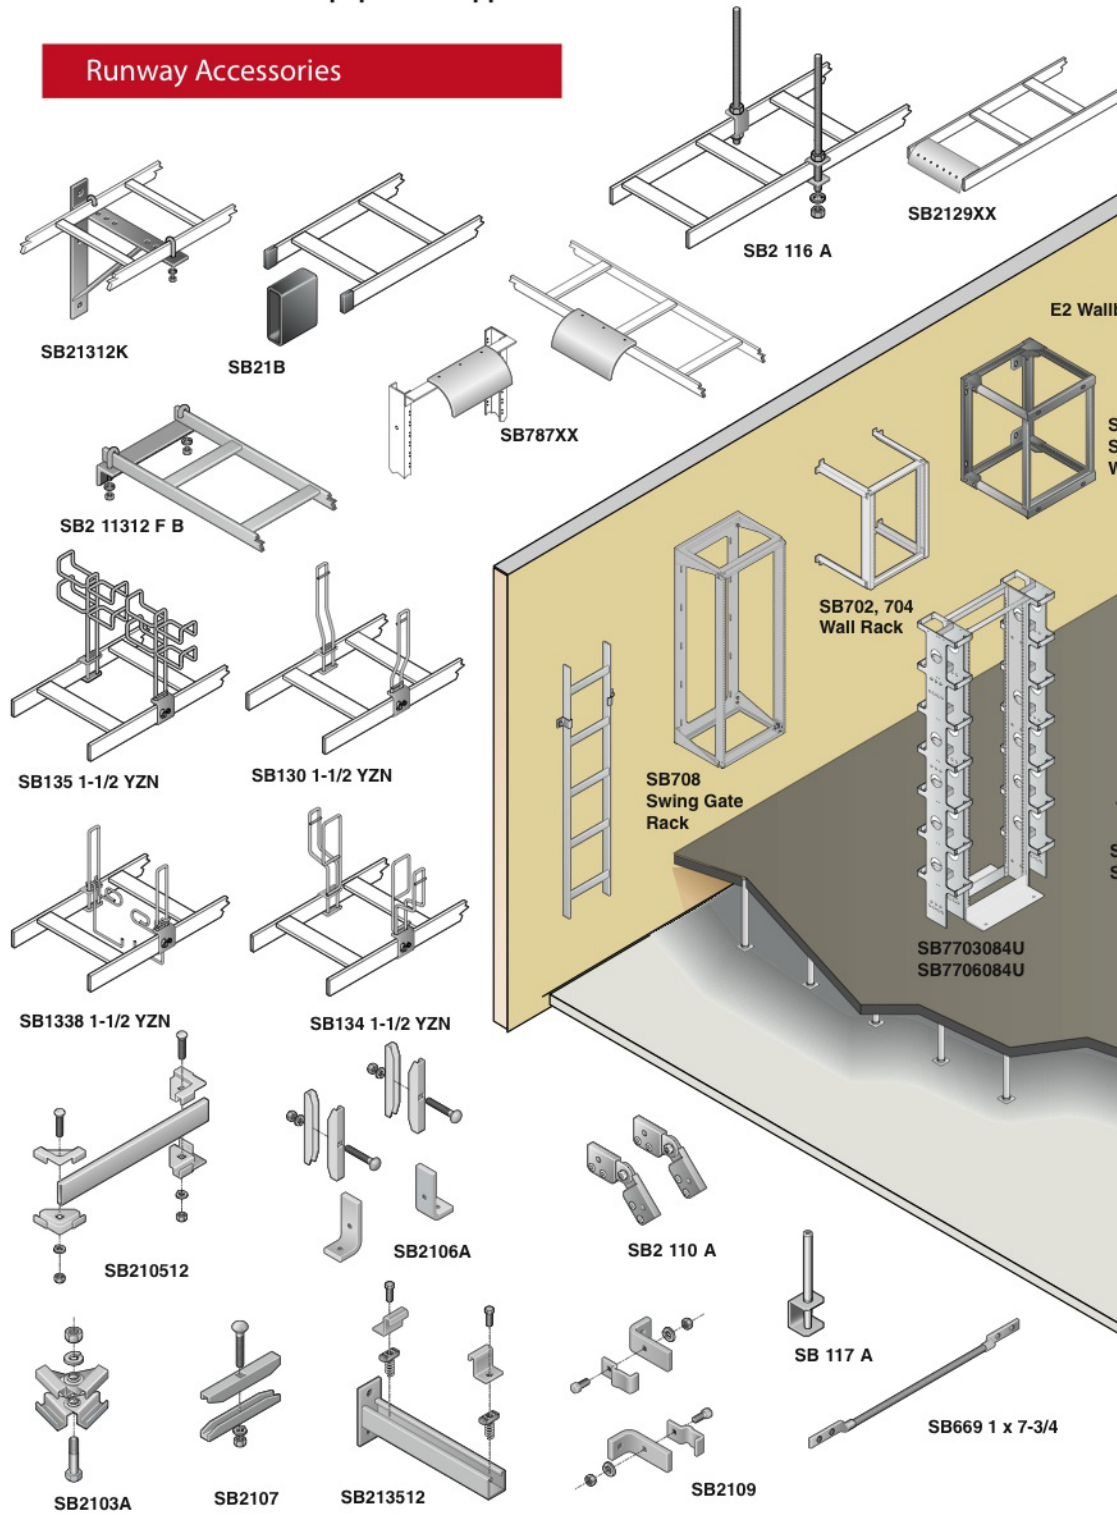

# Solutions Guide

Cooper B-Line is a leading manufacturer of cable support products designed for optimal function and loaded with features that make installation easier and access greater. With a complete line of cabinets, runway and racks, only Cooper B-Line can offer a ONE STOP solution for all of your comm/data cable and equipment support needs.

## Runway Accessories

## Rack Accessories

## Wire Mesh Tray