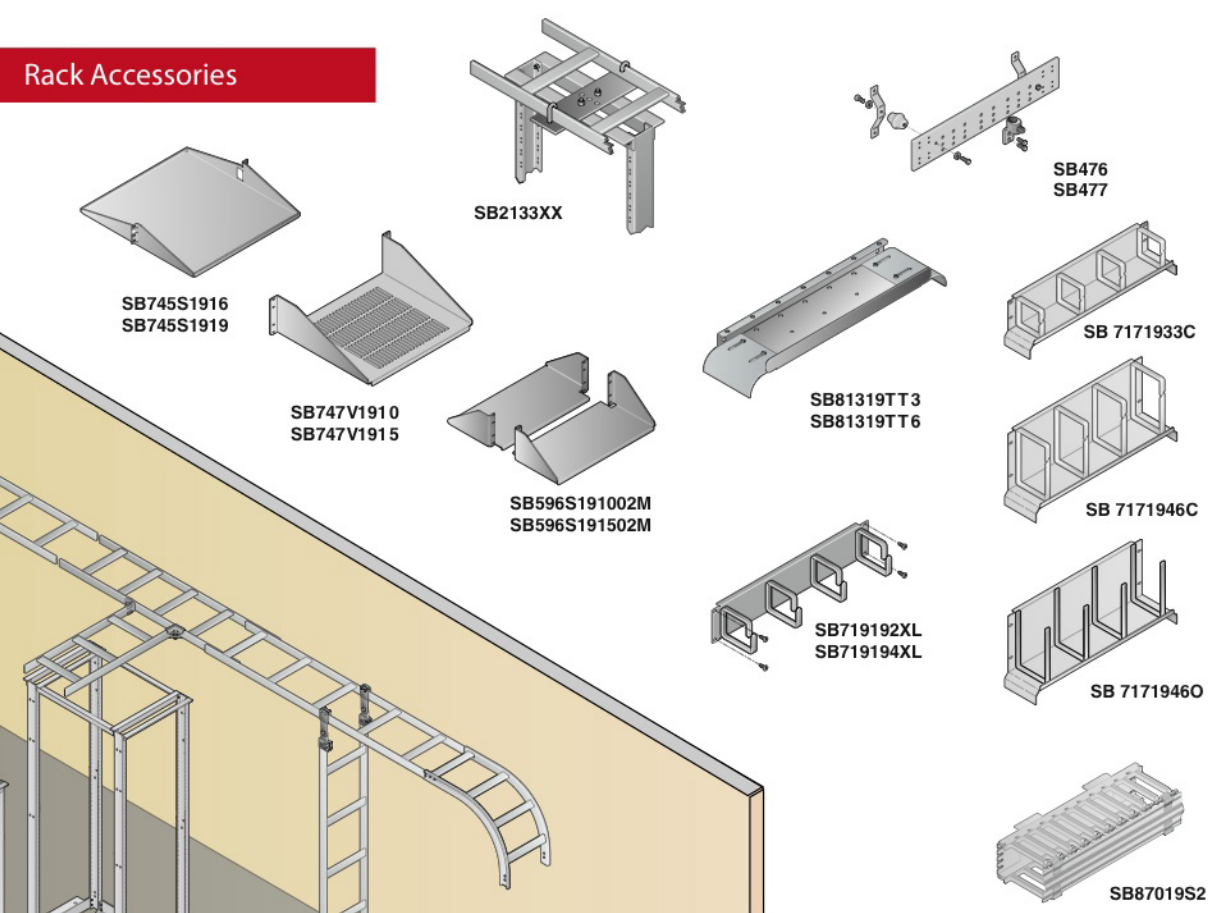

# Solutions Guide

Cooper B-Line is a leading manufacturer of cable support products designed for optimal function and loaded with features that make installation easier and access greater. With a complete line of cabinets, runway and racks, only Cooper B-Line can offer a ONE STOP solution for all of your comm/data cable and equipment support needs.

## Runway Accessories

## Rack Accessories

## Wire Mesh Tray