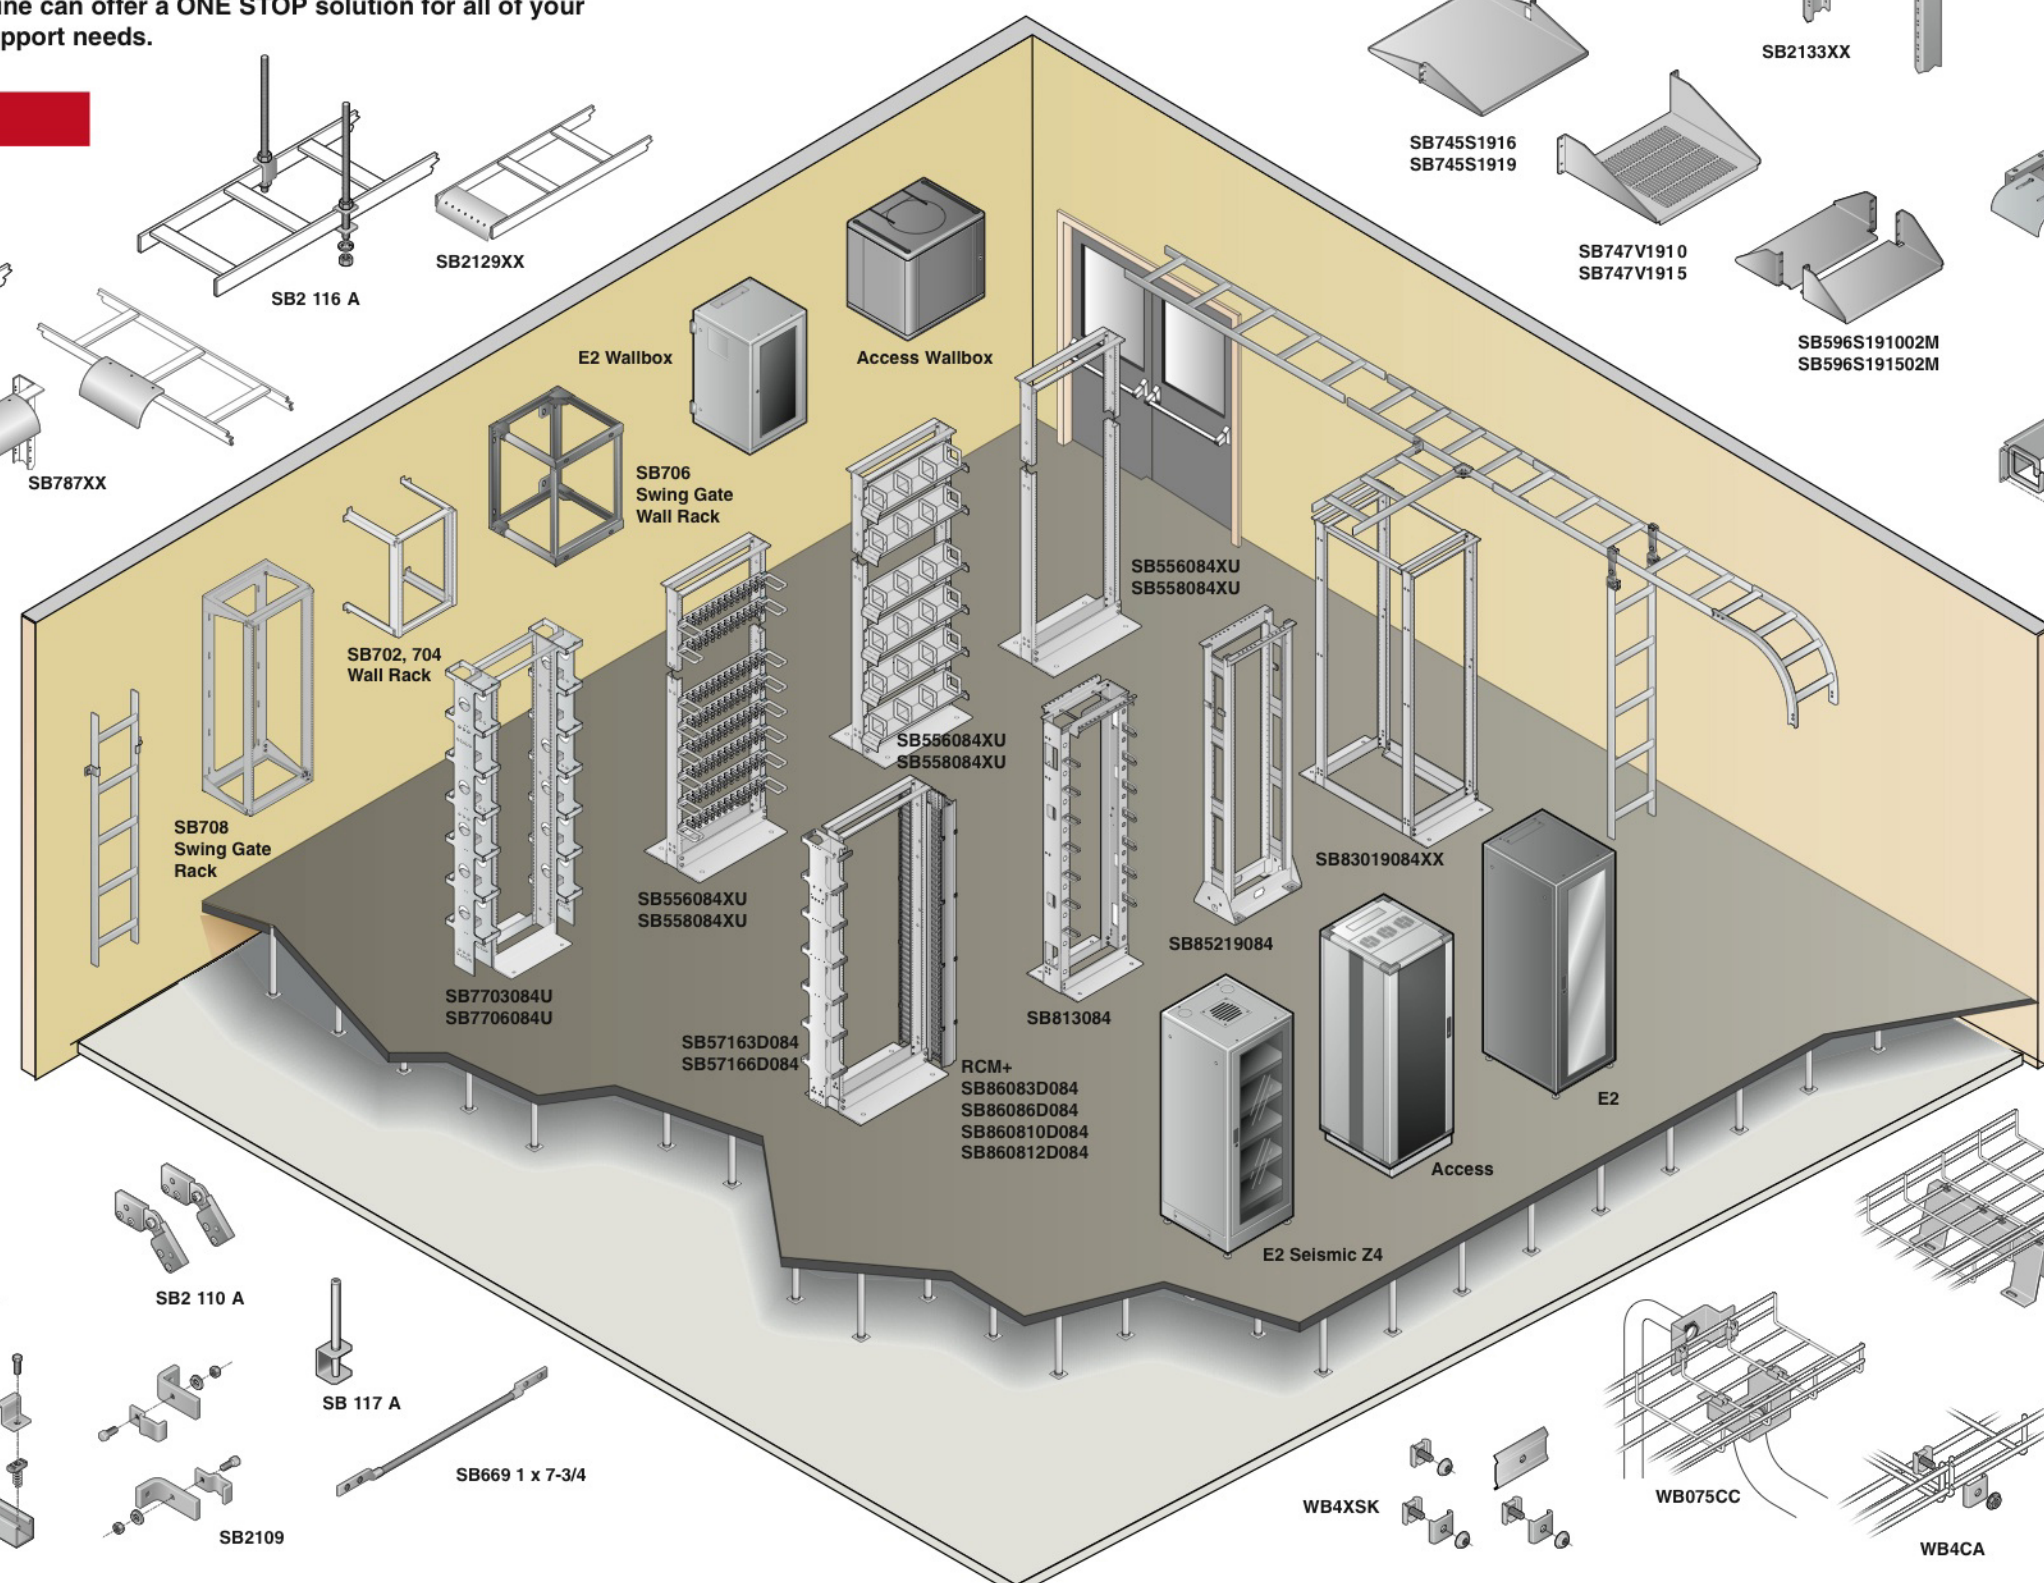

# Solutions Guide

Cooper B-Line is a leading manufacturer of cable support products designed for optimal function and loaded with features that make installation easier and access greater. With a complete line of cabinets, runway and racks, only Cooper B-Line can offer a ONE STOP solution for all of your comm/data cable and equipment support needs.

## Runway Accessories

## Rack Accessories

## Wire Mesh Tray